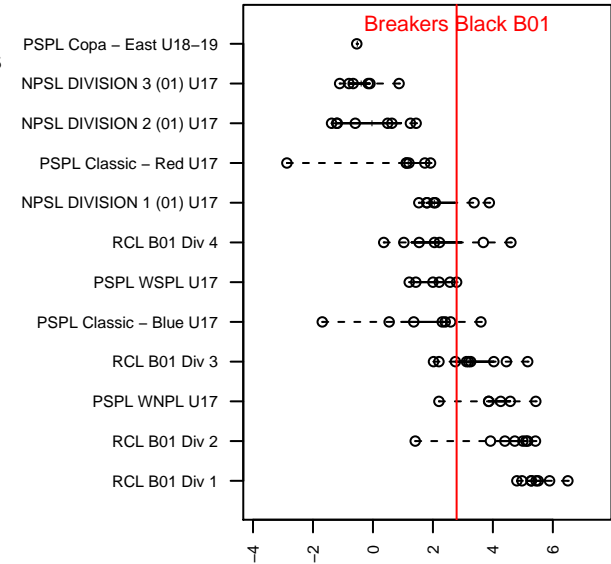

Breakers Black B01

Breakers SC
 Spokane, WA
 B01 total strength=1568
 attack=21.87 defense=9.35
 fall league = PSPL WSPL U17
 notes= Owen 2017

alt names used:
 BREAKERS FC B01 BREAKERS FC BLACK-
 BREAKERS FC B01 BREAKERS FC BLACK-
 IEYSA B01 Breakers FC Owen

Venues played:
 2017 Nike Crossfire Challenge Silver Group U1
 2017 Mt Hood Challenge U19 Gold
 2017 Les Schwab NW Cup High School
 2017 PSPL WSPL U17
 2017 WA Cup Silver U17

Breakers Black B01
 Dots are actual minus expected GF (blue circles) and GA (red triangles).
 Blue line is smoothed change in attack strength. Red is smoothed change in defense strength.

**attack and defense variance (black dot)
relative to other teams
and top 10 in region**

**attack and defense rating
relative to others at age
and all opponents in last 13 months**

Performance relative to 13 month average