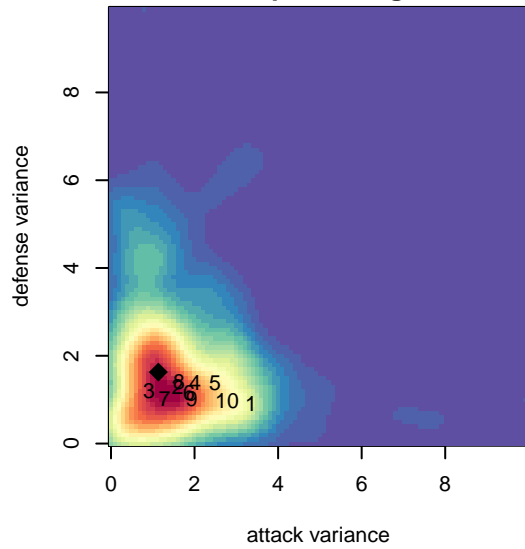

Breakers Black B01

Breakers SC
 Spokane, WA
 B01 total strength=1568
 attack=21.87 defense=9.35
 fall league = PSPL WSPL U17
 notes= Owen 2017

alt names used:
 BREAKERS FC B01 BREAKERS FC BLACK-
 BREAKERS FC B01 BREAKERS FC BLACK-
 IEYSA B01 Breakers FC Owen

Venues played:
 2017 Nike Crossfire Challenge Silver Group U1
 2017 Mt Hood Challenge U19 Gold
 2017 Les Schwab NW Cup High School
 2017 PSPL WSPL U17
 2017 WA Cup Silver U17

Breakers Black B01
 Dots are actual minus expected GF (blue circles) and GA (red triangles).
 Blue line is smoothed change in attack strength. Red is smoothed change in defense strength.

**attack and defense variance (black dot)
relative to other teams
and top 10 in region**

**attack and defense rating
relative to others at age
and all opponents in last 13 months**

Performance relative to 13 month average